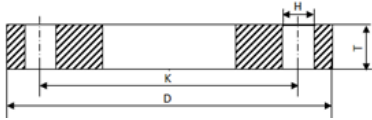

Product Description

DIN2501 PN16 Slip-on Carbon Steel Flange

DIN 2501 is a German standard for industrial flanges

Product Information

Product Name	DIN 2501 PN16 Slip-on Carbon Steel Flange
Size Range	Dimension: 1/2" to 48"
Pressure Class	PN16
Standards	DIN2501
Face Type	Slip-on(SO)
Coating	Anti-rust Paint, Cold and Hot Dip Galvanized, Zinc Plated, Yellow Transparent, Oil Black Paint

DIN2501 PN16 Slip-On Flanges Dimensions (mm)

DN	Pipe Size Inch	O.D. D	I.D.	Bolt Holes			Thickness T	Weight (kg)
				Bolt Circle Dia. K	Bolt Dia. H	Numbers		
200	8	340	221.5	295	22	12	26	10.0
250	10	405	276.5	355	26	12	29	14.3
300	12	460	327.5	410	26	12	32	19.1
350	14	520	359.5	470	26	16	35	28.4
400	16	580	411.0	525	30	16	38	36.1
450	18	640	462.0	585	30	20	42	46.3
500	20	715	513.5	650	33	20	46	64.5
600	24	840	616.5	770	36	20	55	101.9
700	28	910	716.0	840	36	24	63	110.5
800	32	1025	817.6	950	39	24	74	157.8
900	36	1125	893.8	1050	39	28	82	214.3
1000	40	1255	995.4	1170	42	28	90	297.4

KASUGAI Kasugai Shanghai Co., Ltd.

+8109093329324   zhangying@kasugai-group.co.jp   flangespipefittings.com

Rm.8415, Bldg. A8, No. 808 Hongqiao Road, Xuhui District, Shanghai 200030, Chia